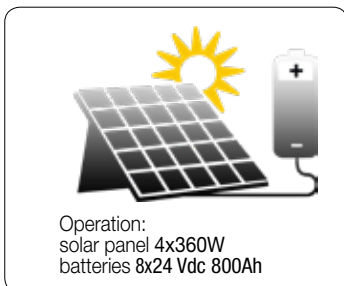

RPM
HIRE

LED TECHNOLOGY

2400 sqm
Illuminated area

Self sufficient solar powered unit

Solar Line

X-SOLAR

4x100W LED - 8.5m

T-ZERO PRO